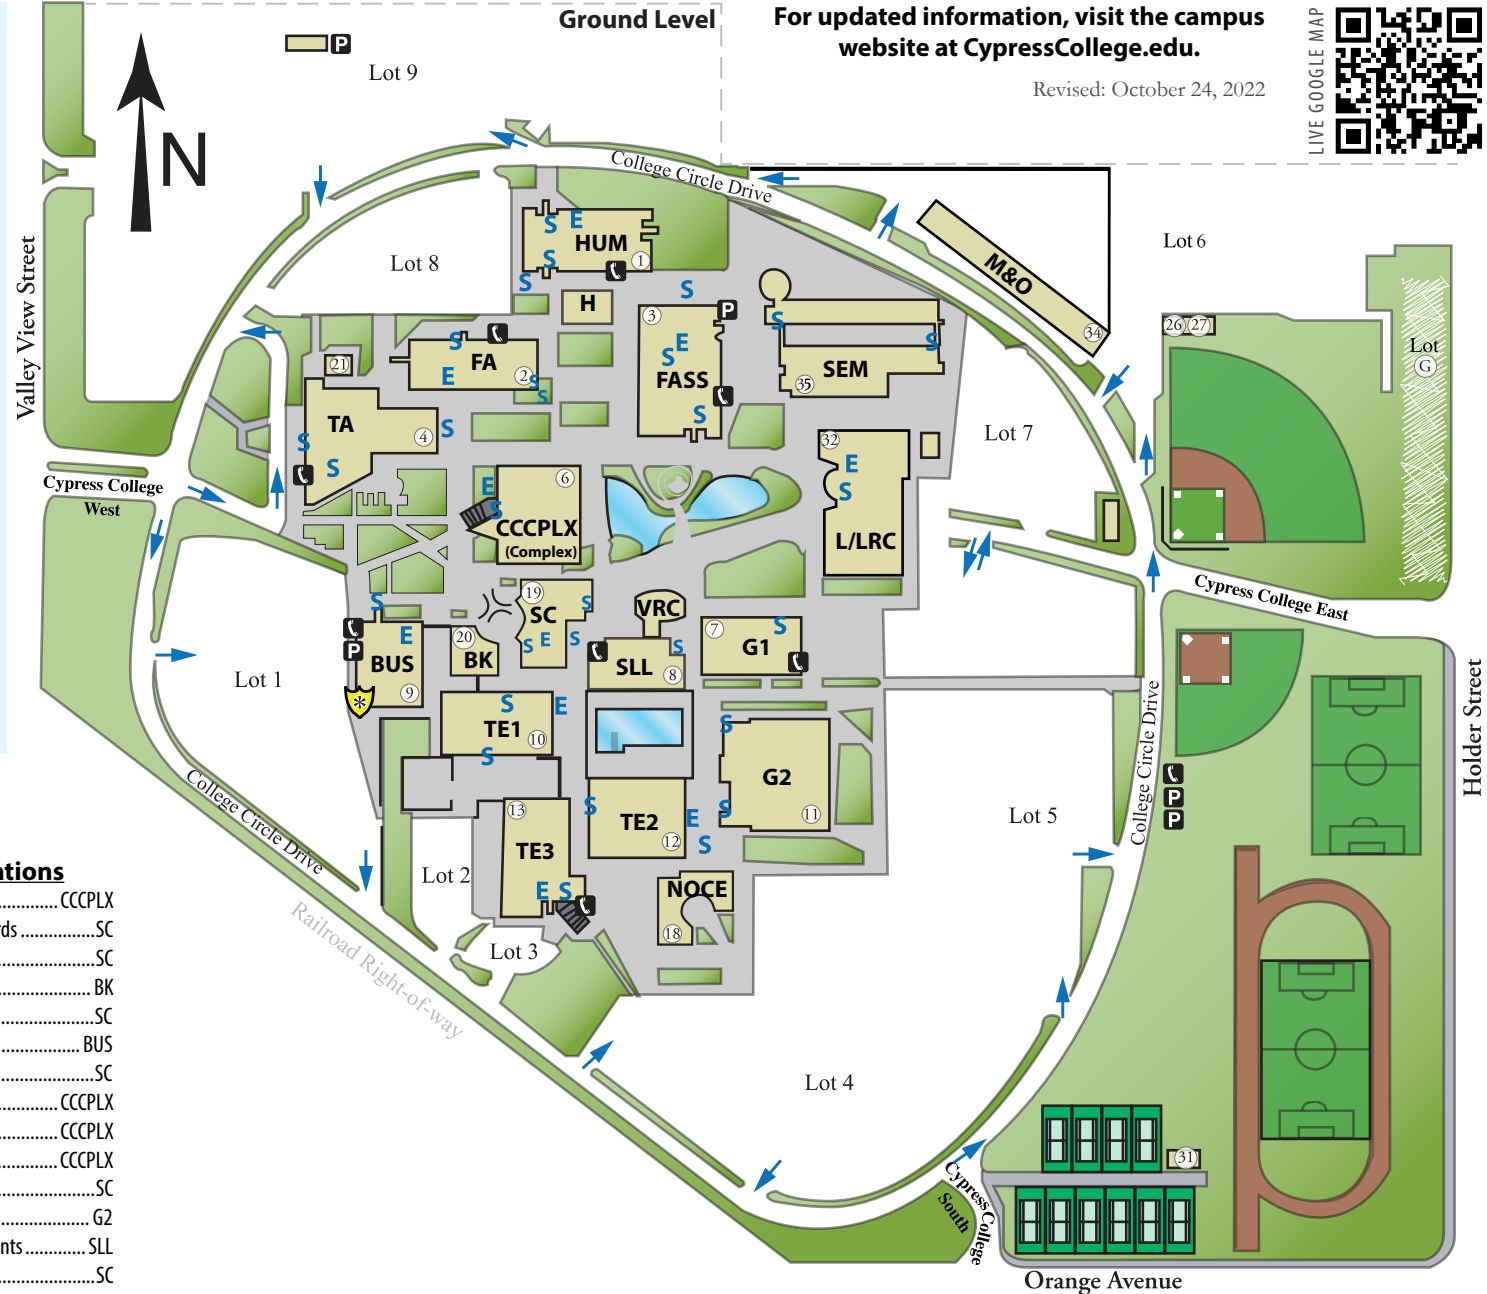

Attendees must part in lot 1 or lot 9 in any white-lined stalls. Parking rules apply and vehicles must park head-in only.

Accredited by the
Accrediting Commission for Schools,
Western Association of Schools and Colleges
533 Airport Blvd., Suite 200,
Burlingame, CA 94010
Website: www.acswasc.org

Cypress College Campus Map and Directory

For updated information, visit the campus website at CypressCollege.edu.

Revised: October 24, 2022

LIVE GOOGLE MAP

Buildings

AN	20	Anaheim Campus
BK	9	Bookstore
BUS	9	Business
CCCPLX	6	Cypress College Complex
FA	2	Fine Arts
FASS	3	Fine Arts Swing Space
G1	7	Gymnasium 1
G2	11	Gymnasium 2
HUM	1	Humanities
H/HUM		HUM-131 & 136 (lecture halls)
L/LRC	32	Library/Learning Resource Center
M&O	34	Maintenance & Operations
SLL	8	Student Life & Leadership
SC	19	Student Center
SEM	35	Science/Engineering/Math
TA	4	Theater Arts
TE1	10	Technical Education 1
TE2	12	Technical Education 2
TE3	13	Technical Education 3/Health Science
VRC	8	Veterans Resource Center