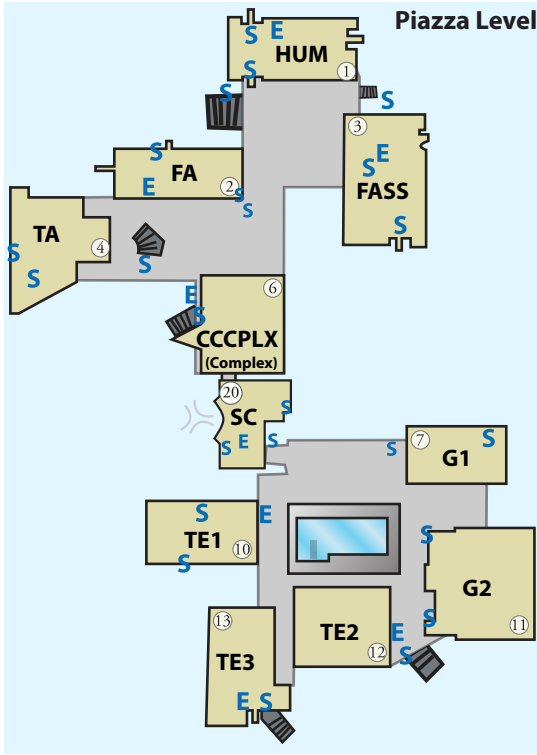

Attendees must part in lot 1 or lot 9 in any white-lined stalls. Parking rules apply and vehicles must park head-in only.

Accredited by the
Accrediting Commission for Schools,
Western Association of Schools and Colleges
533 Airport Blvd., Suite 200,
Burlingame, CA 94010
Website: www.acswasc.org

Cypress College Campus Map and Directory

For updated information, visit the campus website at CypressCollege.edu.

Revised: October 24, 2022

LIVE GOOGLE MAP

Buildings

AN	20	Anaheim Campus
BK	9	Bookstore
BUS	9	Business
CCCPLX	6	Cypress College Complex
FA	2	Fine Arts
FASS	3	Fine Arts Swing Space
G1	7	Gymnasium 1
G2	11	Gymnasium 2
HUM	1	Humanities
H/HUM		HUM-131 & 136 (lecture halls)
L/LRC	32	Library/Learning Resource Center
M&O	34	Maintenance & Operations
SLL	8	Student Life & Leadership
SC	19	Student Center
SEM	35	Science/Engineering/Math
TA	4	Theater Arts
TE1	10	Technical Education 1
TE2	12	Technical Education 2
TE3	13	Technical Education 3/Health Science
VRC	8	Veterans Resource Center